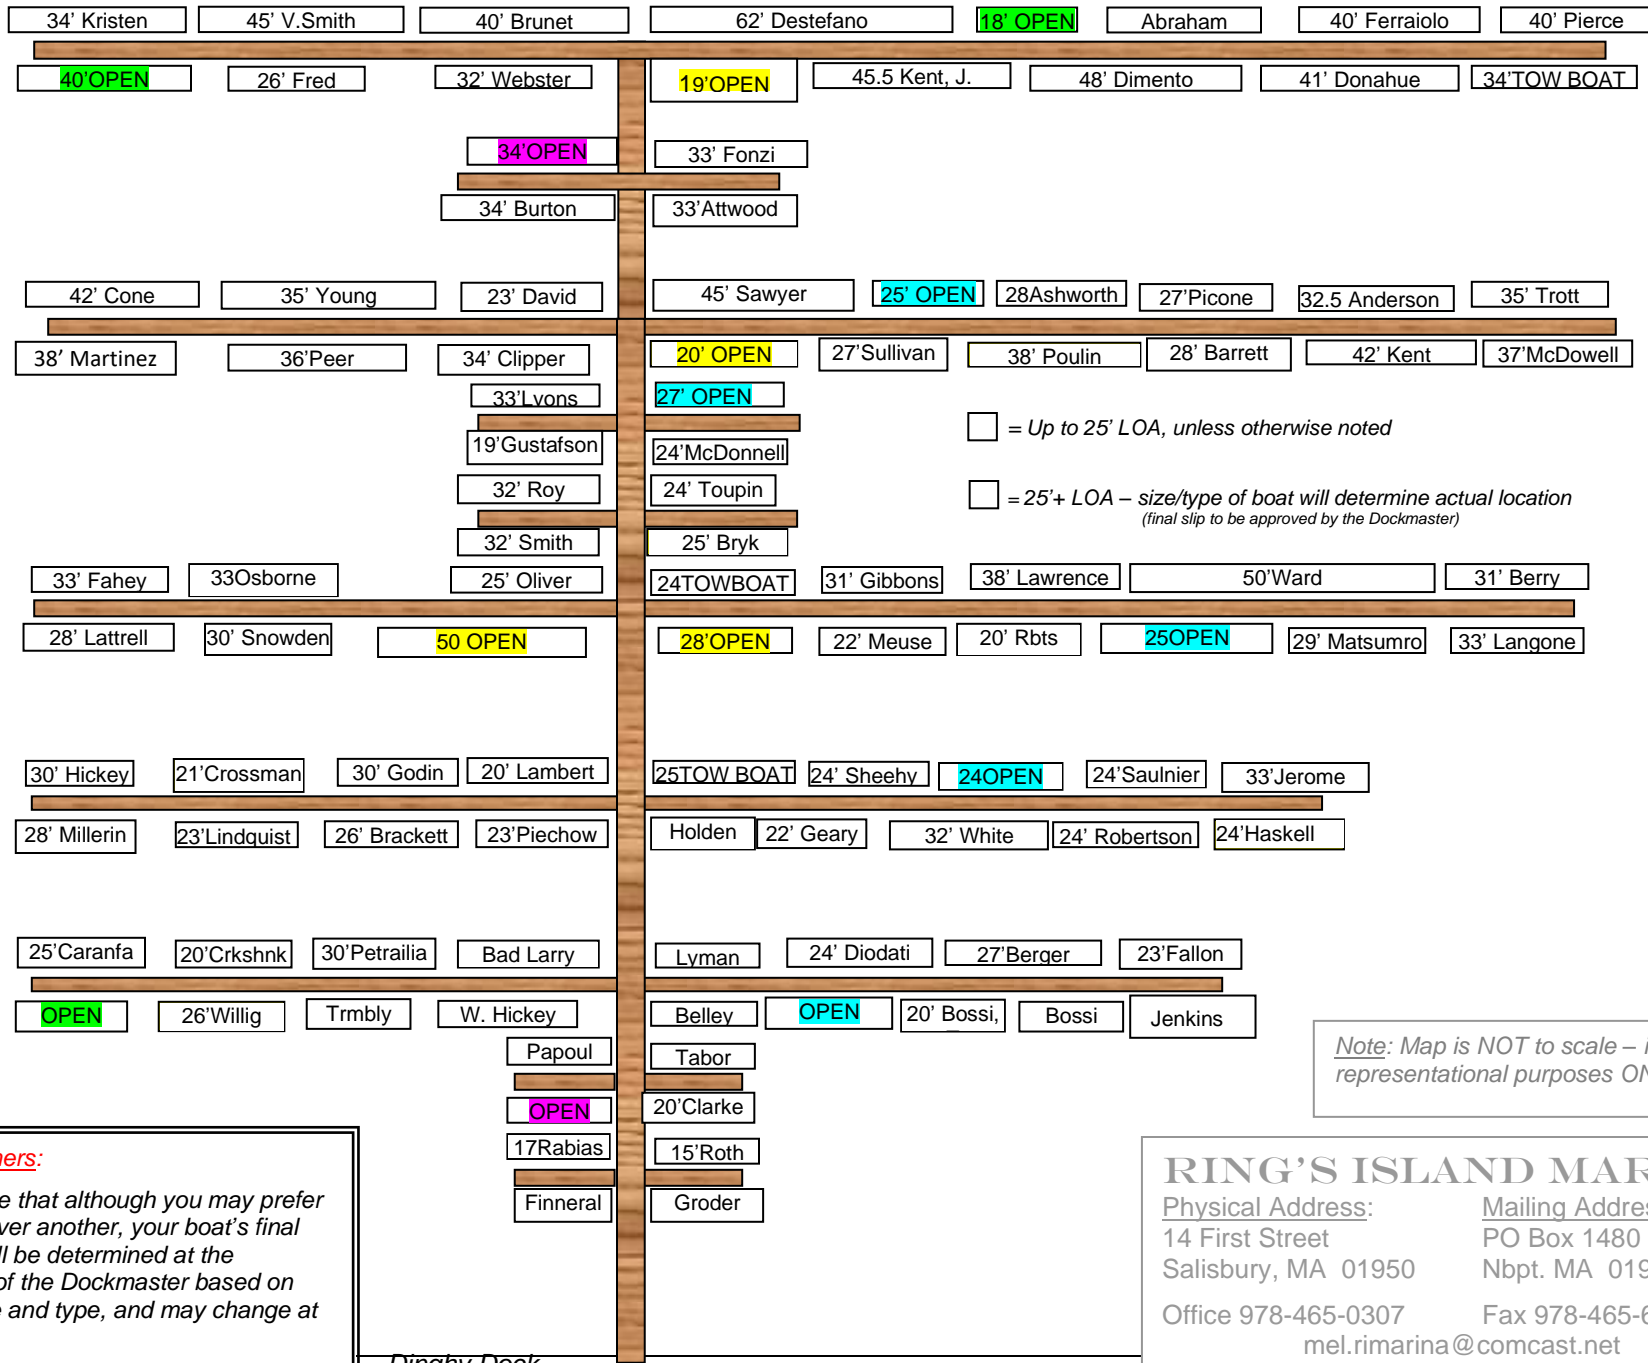

# CHANNEL

= Up to 25' LOA, unless otherwise noted

= 25'+ LOA – size/type of boat will determine actual location (final slip to be approved by the Dockmaster)

**To All Customers:**

Please note that although you may prefer one spot over another, your boat's final location will be determined at the discretion of the Dockmaster based on vessel size and type, and may change at any time.

*Note: Map is NOT to scale – it is for representational purposes ONLY.*

Dinghy Dock  
Shore